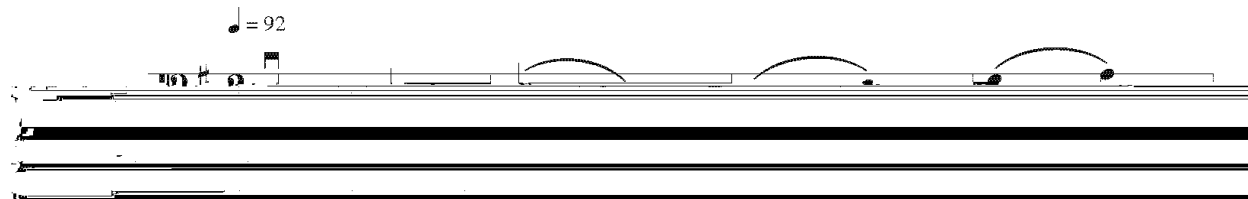

# 2023-2024 String Ensemble Auditions

---

A 1 octave scale, quarter notes slurred, without music.

- x Violin: G Major
- x Viola: G Major
- x Cello: D Major

Violin

Viola

Cello

- x A prepared solo piece (not an orchestra part)
- x \*If you are auditioning for String Ensemble and String Orchestra, prepare both excerpts. Pay close attention to the metronome markings for each excerpt.