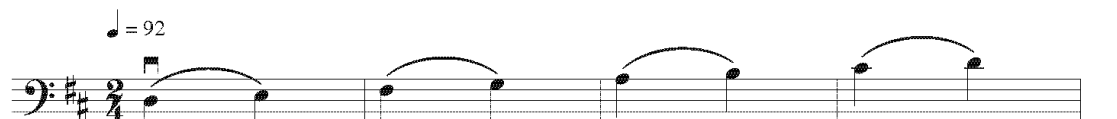

# 2023-2024 String Ensemble Auditions

---

A 1 octave scale, quarter notes slurred, without music.

- x Violin: G Major
- x Viola: G Major
- x Cello: D Major

Violin

Viola

Cello

- x A prepared solo piece (not an orchestra part)
- x \*If you are auditioning for String Ensemble and String Orchestra, prepare both excerpts. Pay close attention to the metronome markings for each excerpt.