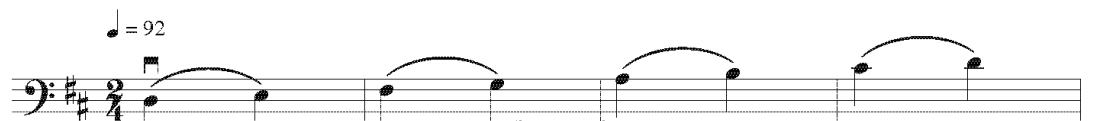

2024-2025 String Ensemble Auditions

A 1 octave scale, quarter notes slurred, without music.

- x Violin: ' Major
- x Viola: G Major
- x Cello: D Major

Violin

Viola

Cello

- x A prepared solo piece (not an orchestra part)
- x *If you are auditioning for String Ensemble and String Orchestra, prepare both excerpts. Pay close attention to the metronome markings for each excerpt.